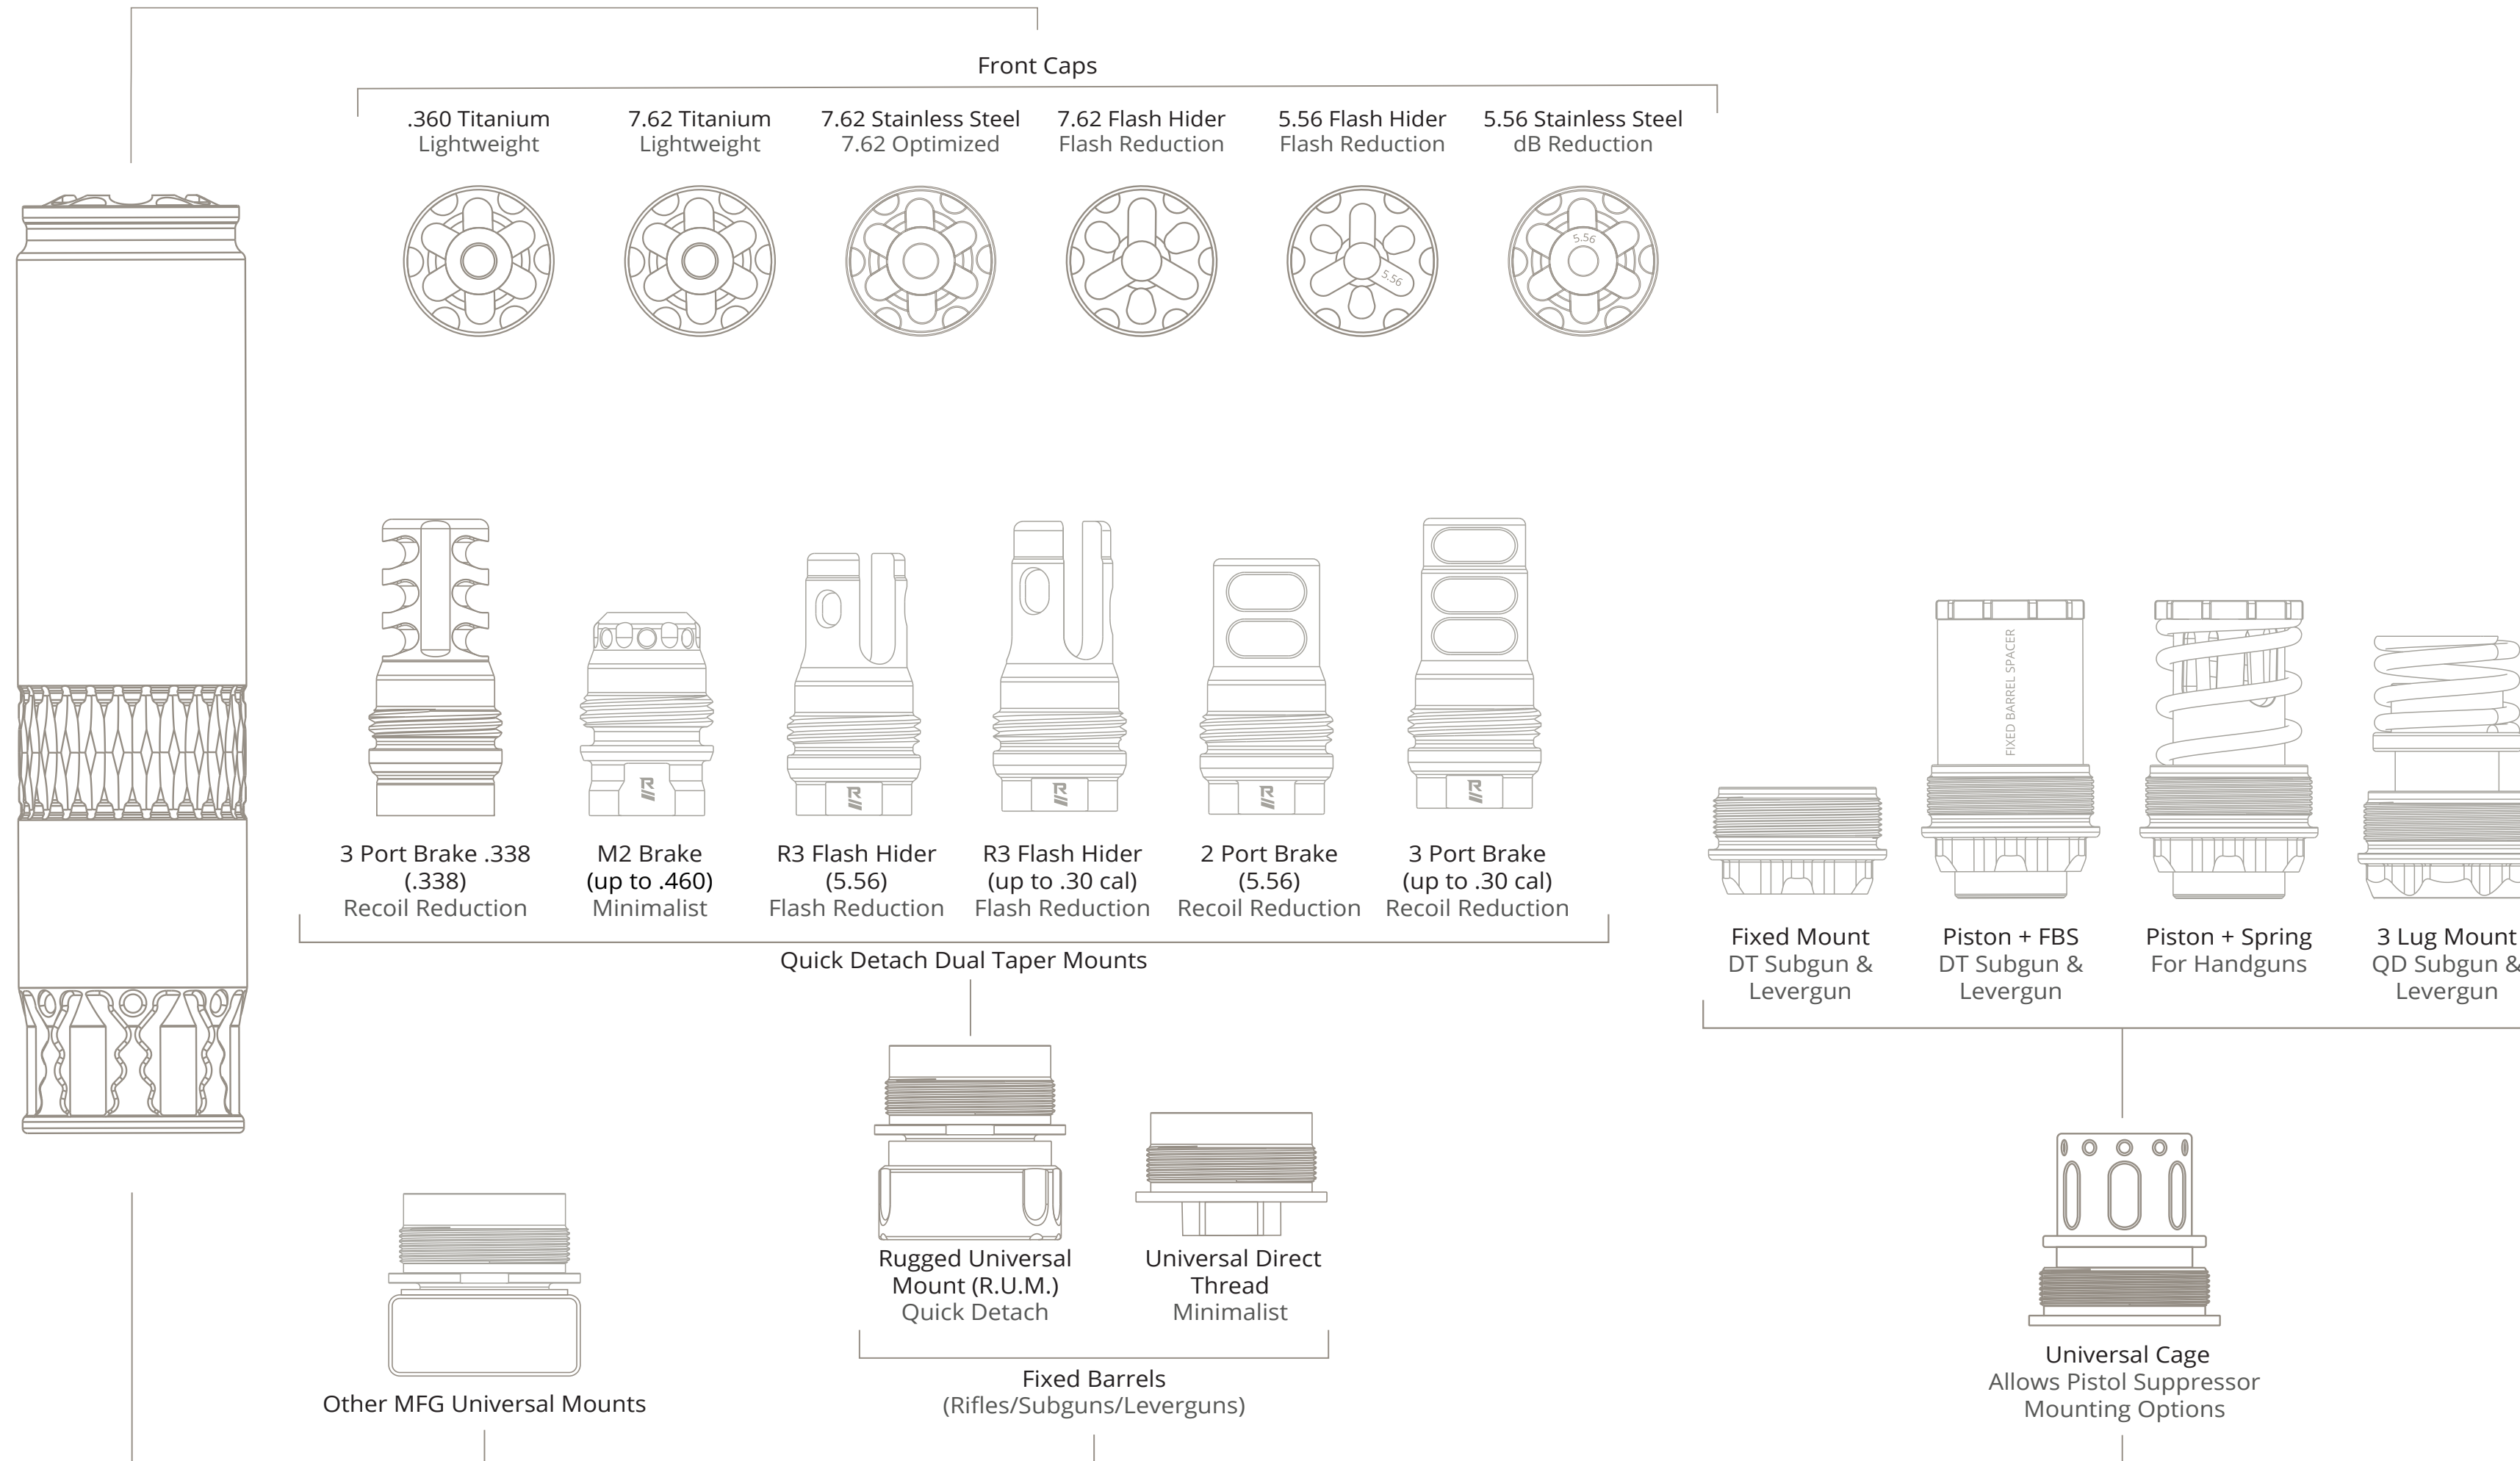

HYBRID SUPPRESSOR CONFIGURATIONS

DT = Direct Thread / QD = Quick Detach / FBS = Fixed Barrel Spacer

**The M2 Brake has thread pitch options that are compatible with projectiles up to a .460 diameter. Make sure that the suppressor being used is also compatible with that caliber. For instance, the M2 Brake in 5/8x24 can be used with 45-70 for the Obsidian45, but not the Alaskan series.*