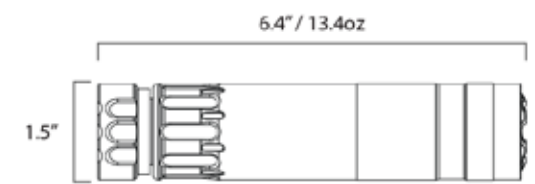

RAZOR 556

Dedicated 5.56

Rated for 5.56

- Optimized for compact suppression on 5.56 platforms
- Reduced gasblowback while maintaining good dB reduction and great tone
- Built in Dual Taper Lock System™
- Belt Fed Rated® and Accuracy Proven