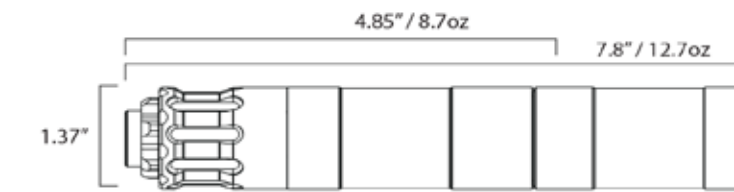

OBSIDIAN 9

Dedicated 9mm

Rated up to 9mm and 350 Legend

- Optimized suppression for 9mm platforms
- Short config. is ideal option for home defense 9mm platforms
- 100% Stainless Steel baffles for durability and ease of cleaning
- Two configurations for maximized versatility

RIMFIRE