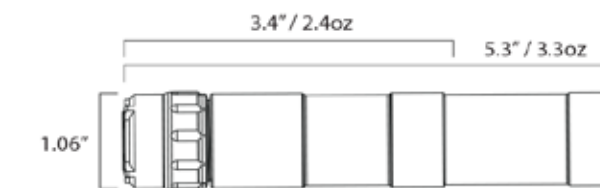

MUSTANG 22

Ultralight Dedicated .22lr

Rated for .22lr

- Ultralight for those who only plan to shoot .22lr
- Hard Coat Anodized Aluminum baffles for ease of cleaning and durability
- Indexing baffles for a repeatable return to zero after cleaning
- Two configurations for maximized versatility