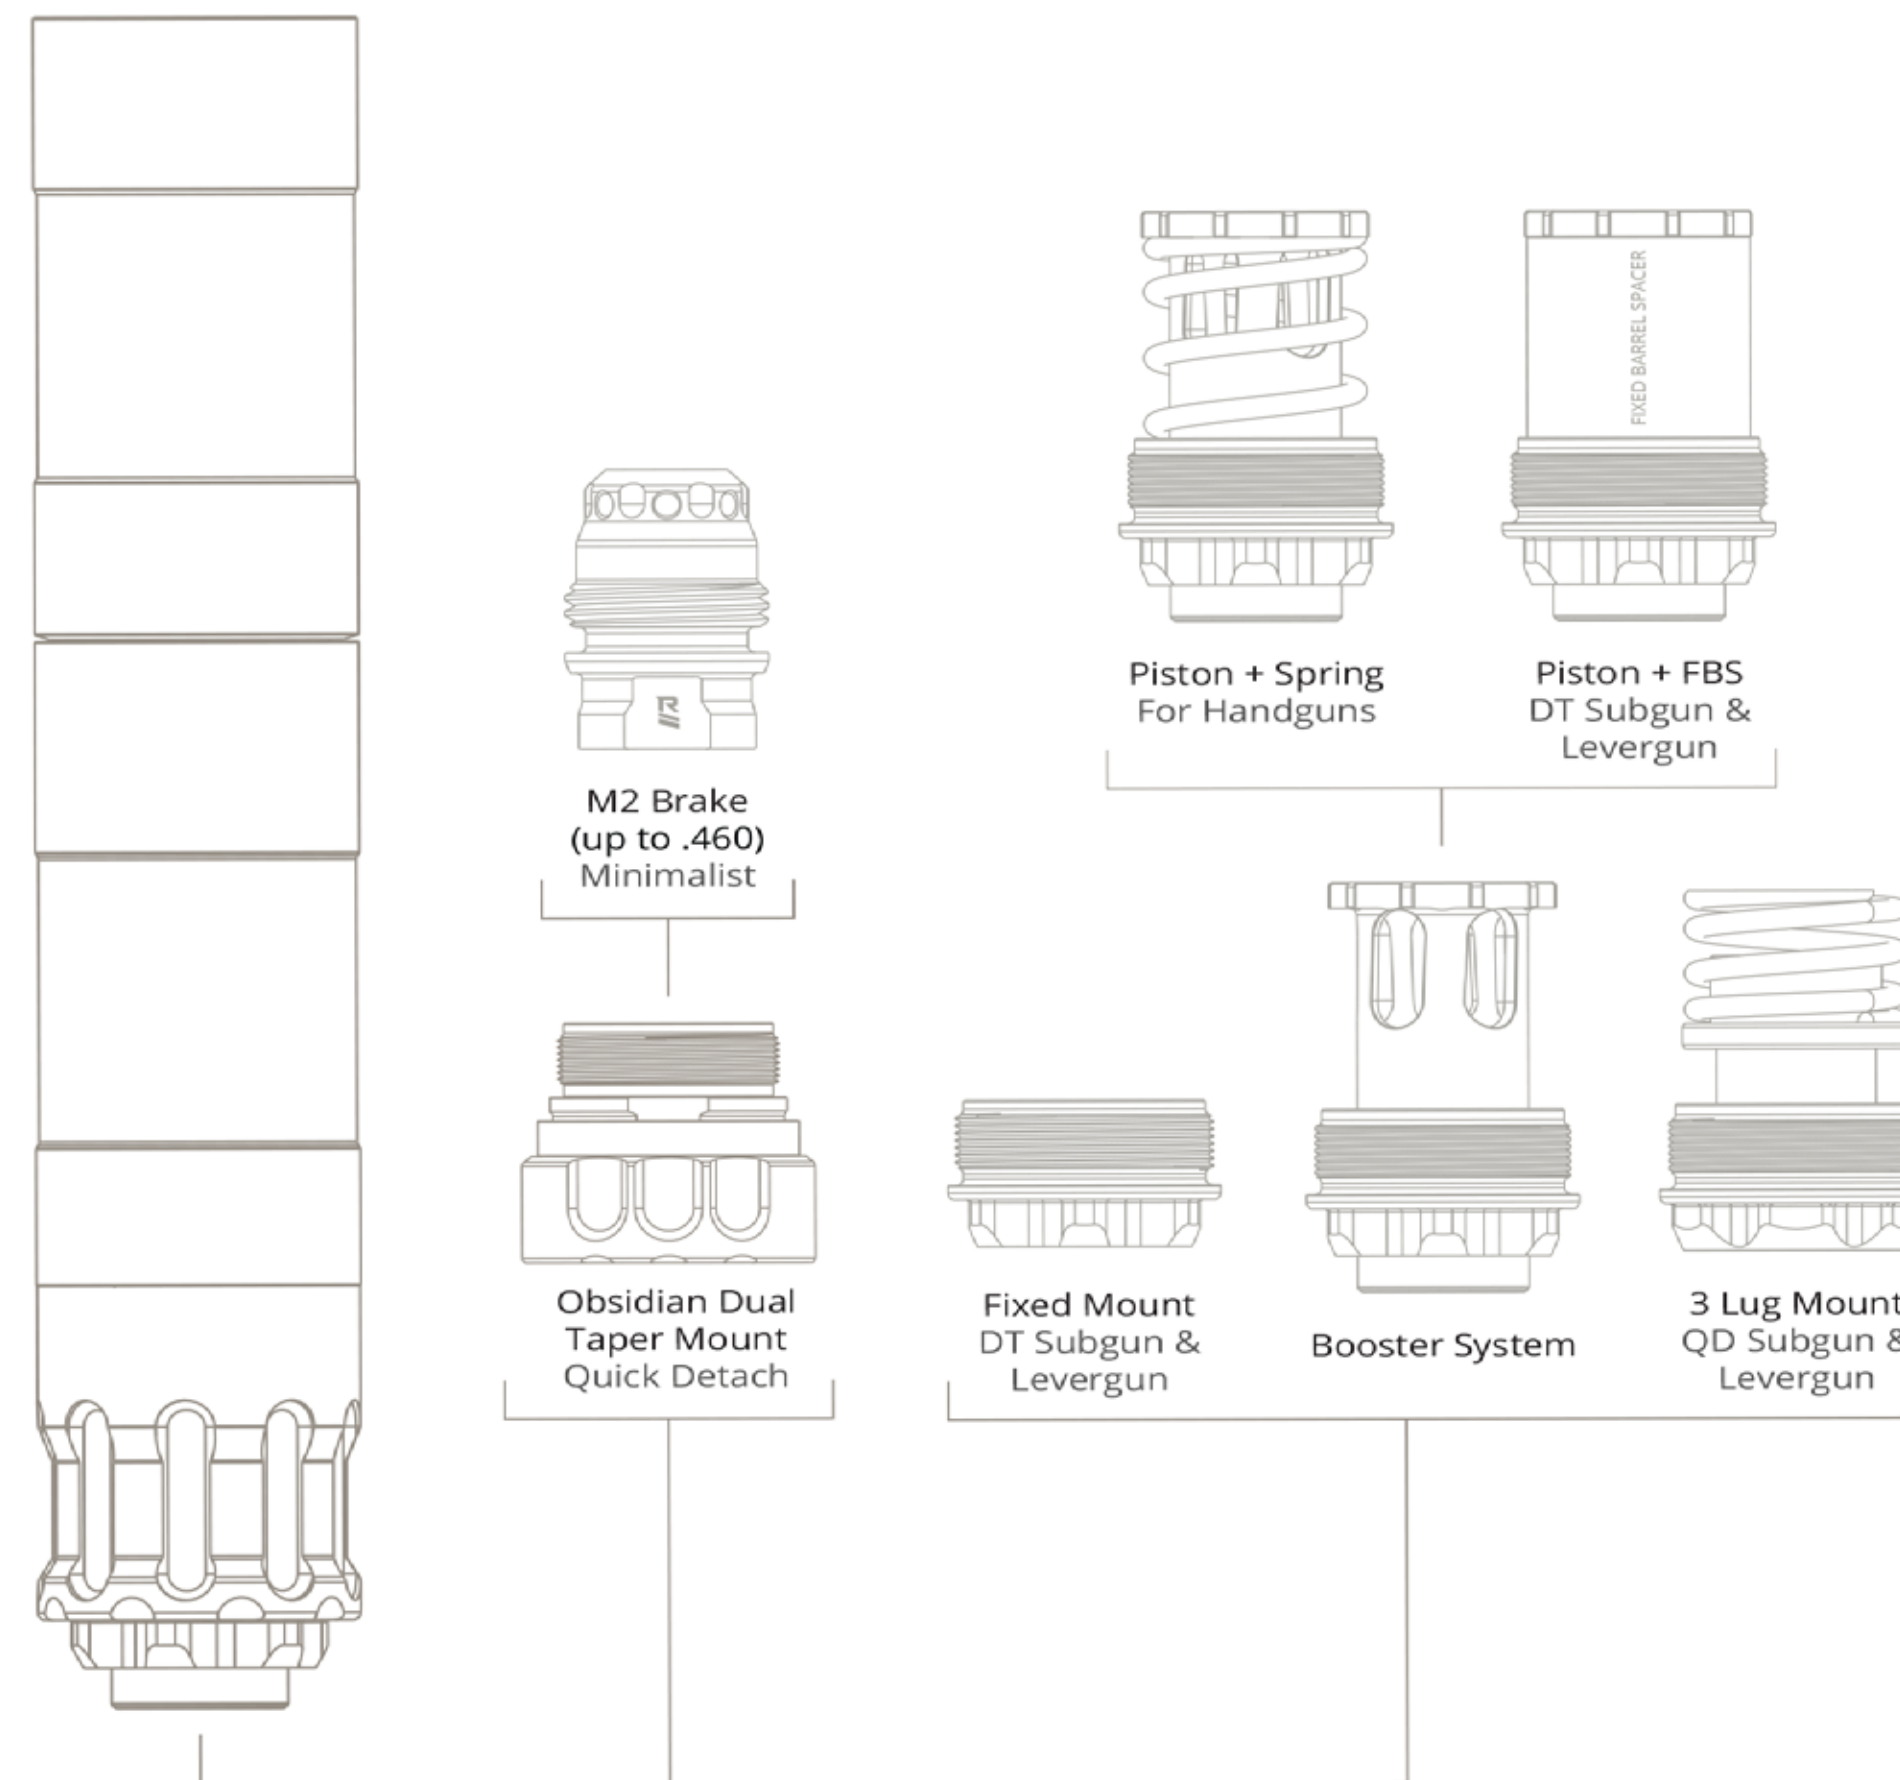

PISTOL SUPPRESSOR CONFIGURATIONS

DT = Direct Thread / QD = Quick Detach / FBS = Fixed Barrel Spacer

*The M2 Brake has thread pitch options that are compatible with projectiles up to a .460 diameter. Make sure that the suppressor being used is also compatible with that caliber. For instance, the M2 Brake in 5/8x24 can be used with 45-70 for the Obsidian45, but not the Obsidian9.