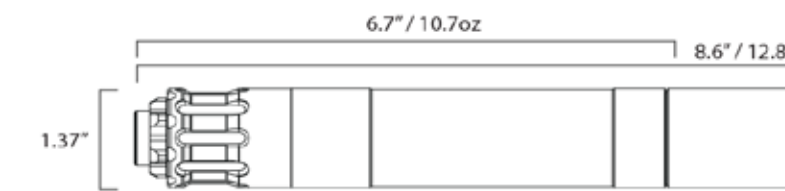

OBSIDIAN 45

Multi-Caliber

Rated up to .45 and 450 Bushmaster

- Quietest .45 suppressor on the market
- Leading suppression for nearly all handgun and straightwall calibers
- 100% Stainless Steel baffles for durability and ease of cleaning
- Two configurations for maximized versatility