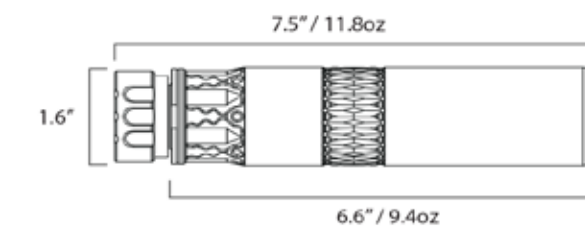

ALASKAN 360

Lightweight Multi-Cal Universal Thread

Rated up to .338 and 9mm

- Unparalleled versatility for use with rifles, subguns, handguns and lever actions
- Great dB reduction for a variety of platforms in a optimized length
- Universal Threads with our R.U.M. included
- Full Auto Rated beyond the US SOCOM Firing Schedule and Accuracy Proven