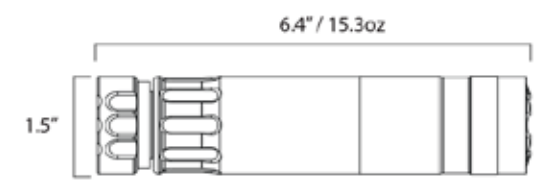

RAZOR 762

Compact Multi-Cal

Rated up to .300 RUM

- Optimized for compact suppression on carbines/semi-auto platforms
- Reduced gasblowback while maintaining good dB reduction and great tone
- Built in Dual Taper Lock System™
- Belt Fed Rated® and Accuracy Proven