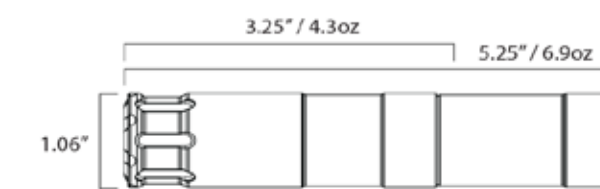

OCULUS 22

Multi-Cal Rimfire

Rated for 22LR, 22 WMR, 17 HMR, 17 WSM & 5.7x28mm

- Class leading suppression for all rimfire platforms and 5.7x28mm
- 100% Stainless Steel for unmatched durability and ease of cleaning
- Indexing baffles for a repeatable return to zero after cleaning
- Two configurations for maximized versatility