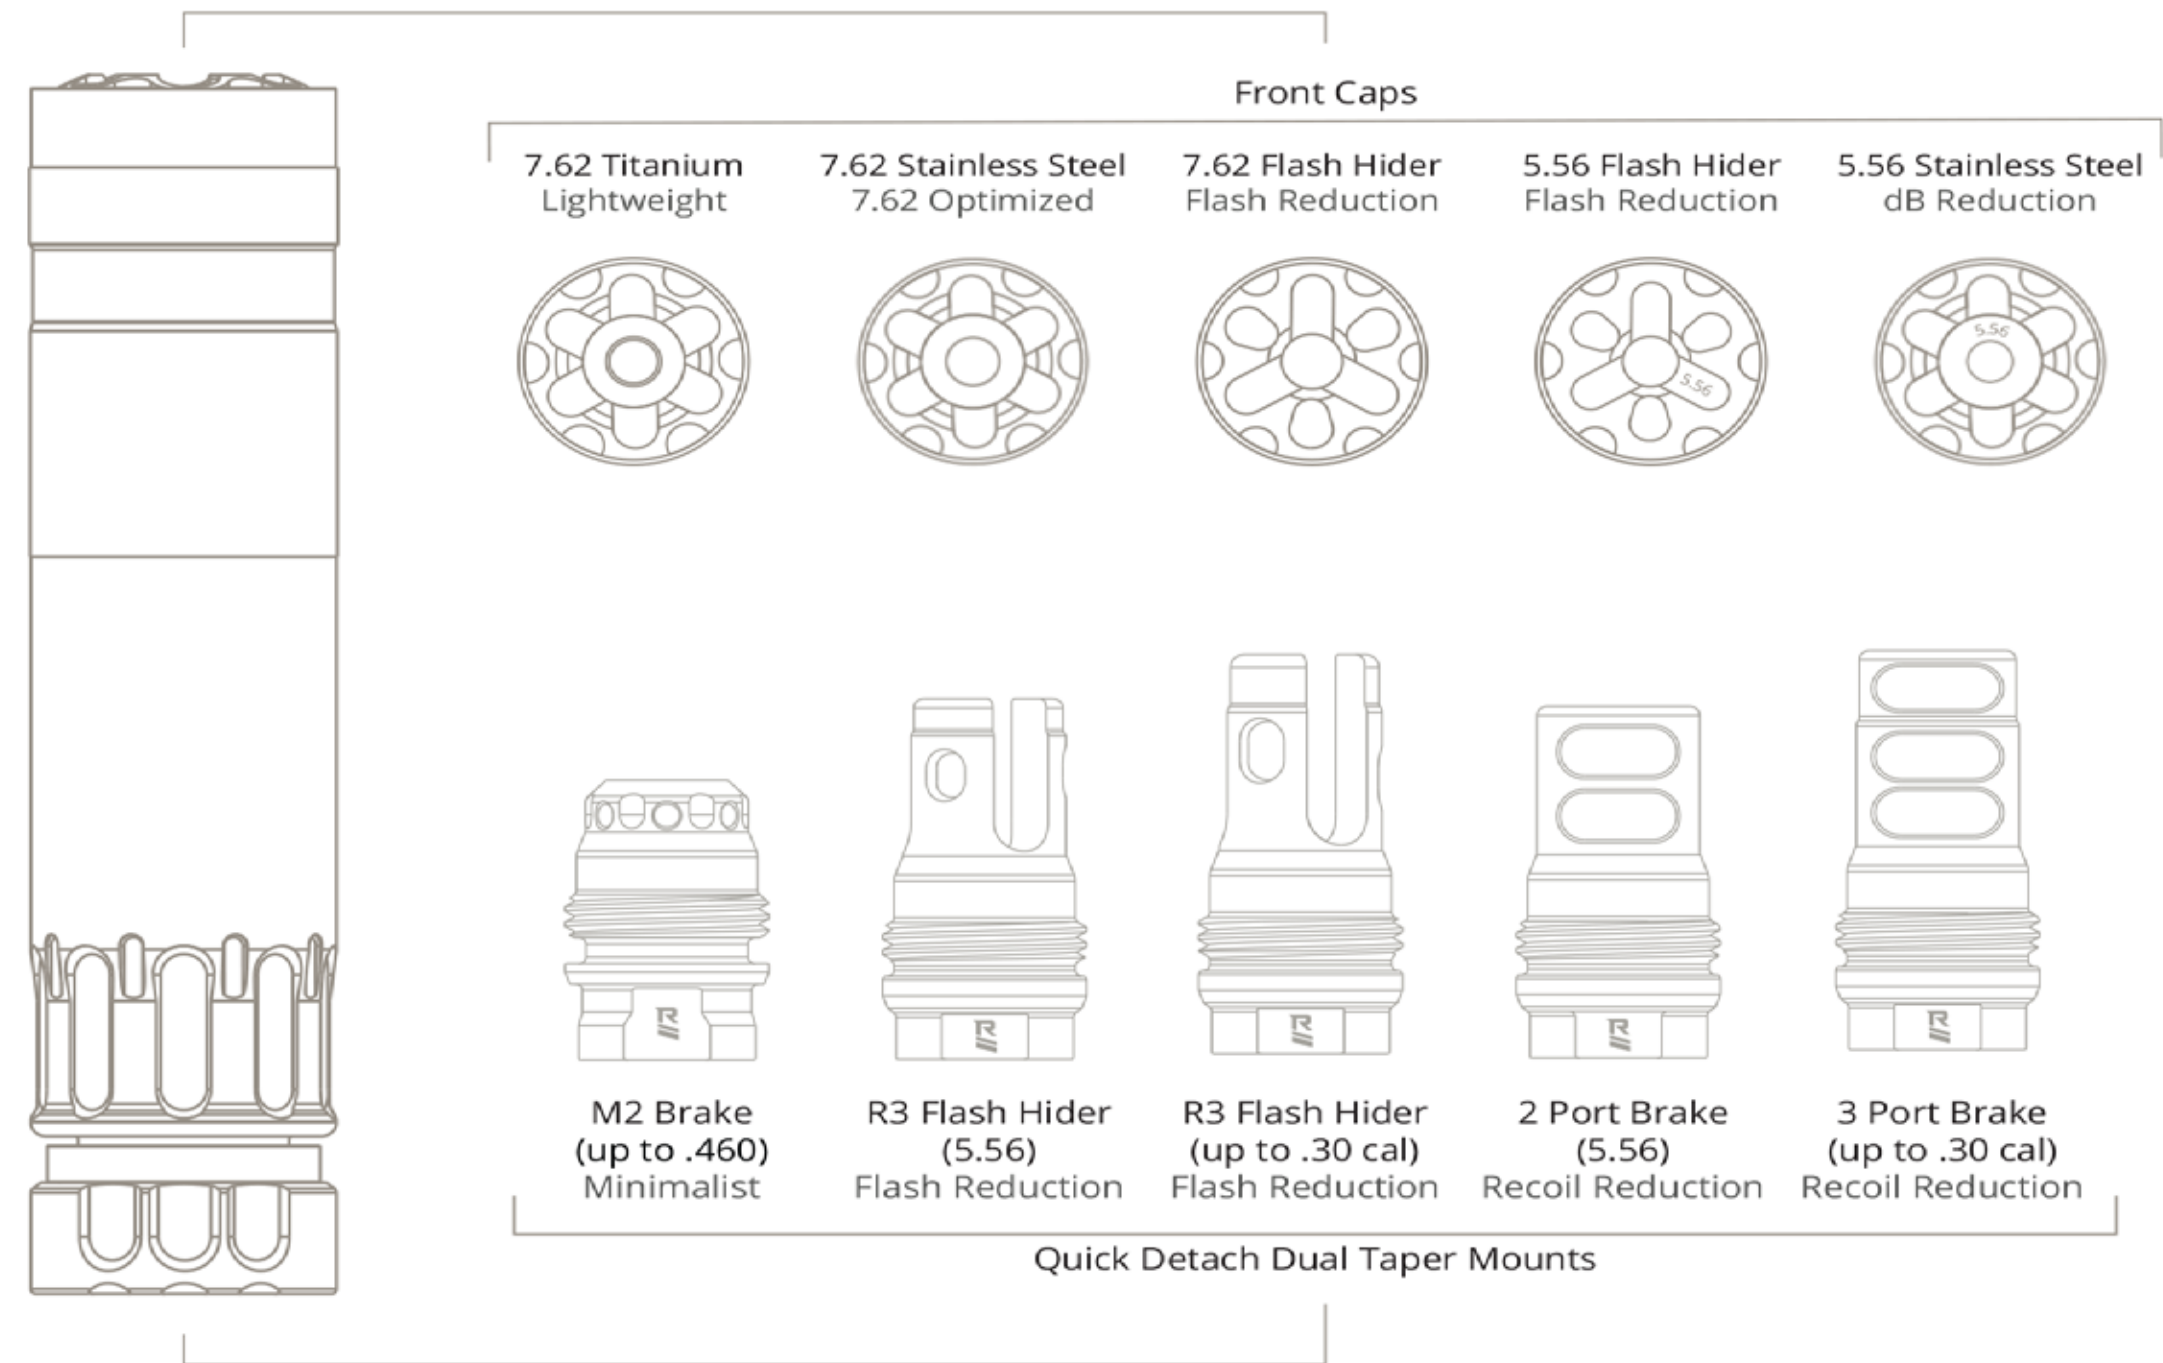

RIFLE SUPPRESSOR CONFIGURATIONS

*The M2 Brake has thread pitch options that are compatible with projectiles up to a .460 diameter. Make sure that the suppressor being used is also compatible with that caliber. For instance, the M2 Brake in 5/8x24 can be used with 45-70 for the Obsidian45, but not the Alaskan series.