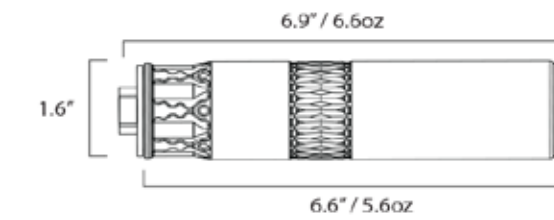

ALASKAN 360Ti

Ultralight Multi-Cal Universal Thread

Rated up to .338 and 9mm

- Unparalleled versatility for use with rifles, subguns, handguns and lever actions
- Great dB reduction for a variety of platforms in a optimized length
- Universal Threads with our 5/8x24 Ti Direct Thread included
- Featherweight in order to be undetectible on the end or your firearm

PISTOL