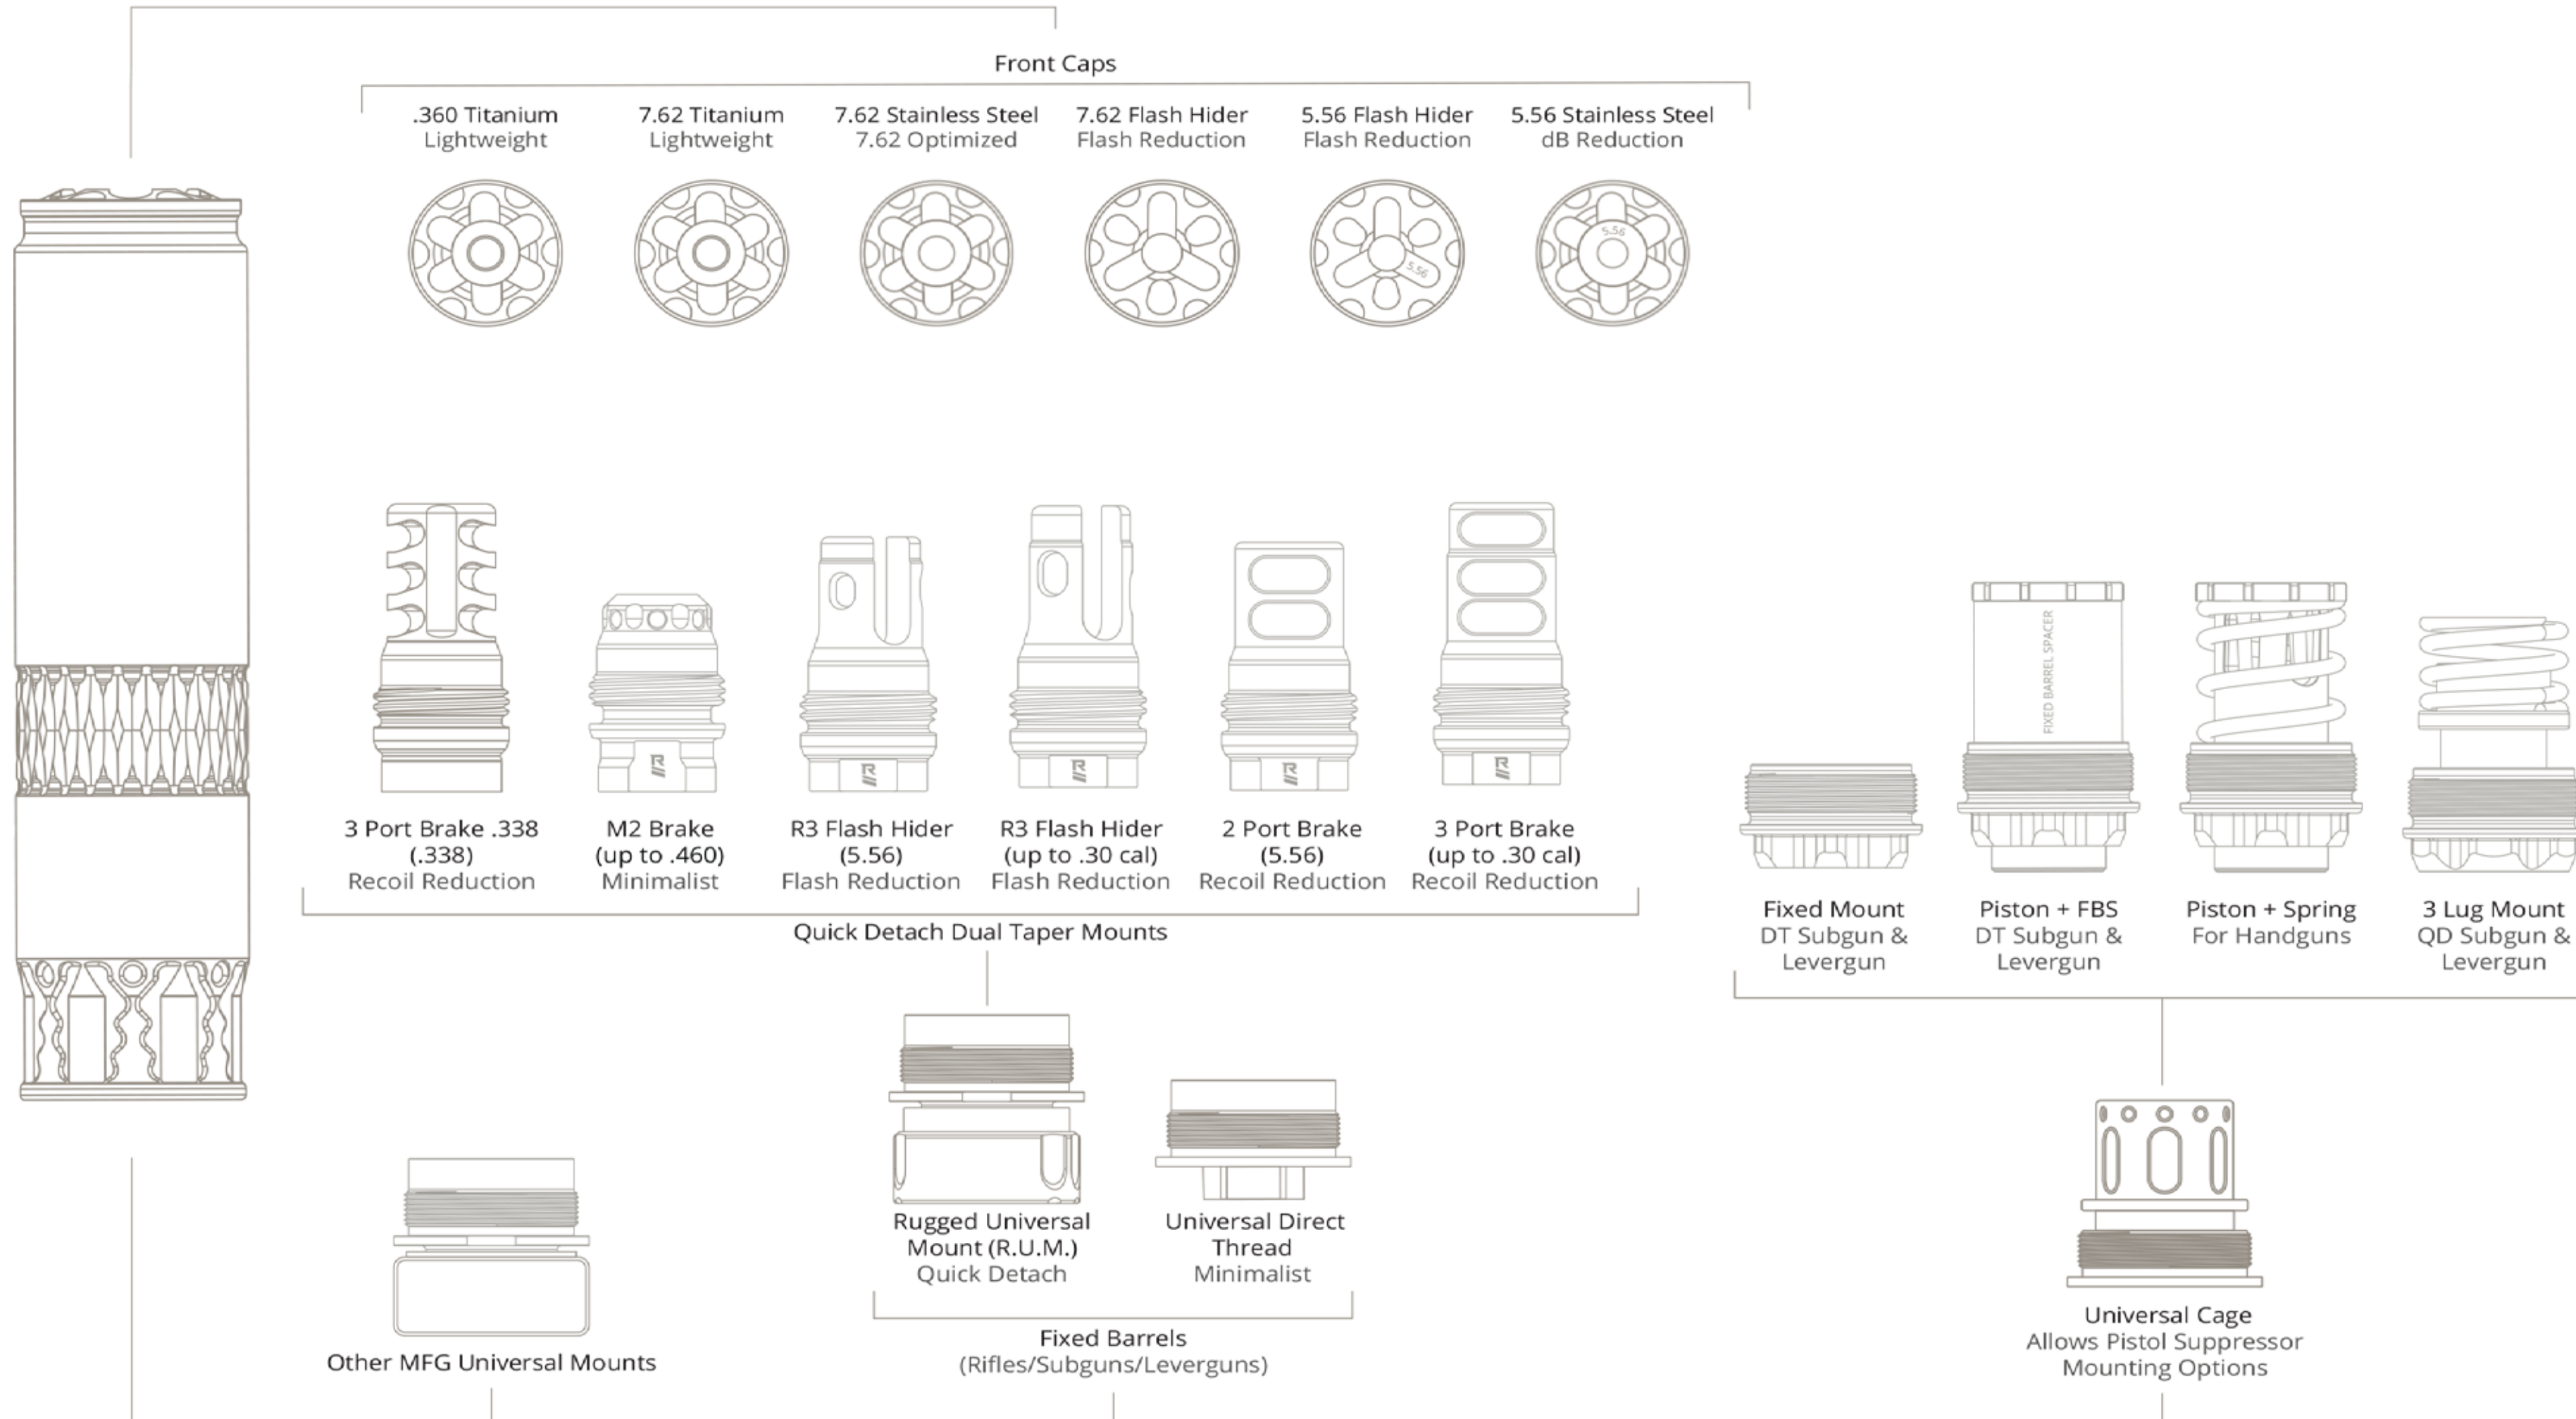

PISTOL SUPPRESSOR CONFIGURATIONS

DT = Direct Thread / QD = Quick Detach / FBS = Fixed Barrel Spacer

**The M2 Brake has thread pitch options that are compatible with projectiles up to a .460 diameter. Make sure that the suppressor being used is also compatible with that caliber. For instance, the M2 Brake in 5/8x24 can be used with 45-70 for the Obsidian45, but not the Obsidian9.*

HYBRID SUPPRESSOR CONFIGURATIONS

DT = Direct Thread / QD = Quick Detach / FBS = Fixed Barrel Spacer

**The M2 Brake has thread pitch options that are compatible with projectiles up to a .460 diameter. Make sure that the suppressor being used is also compatible with that caliber. For instance, the M2 Brake in 5/8x24 can be used with 45-70 for the Obsidian45, but not the Alaskan series.*