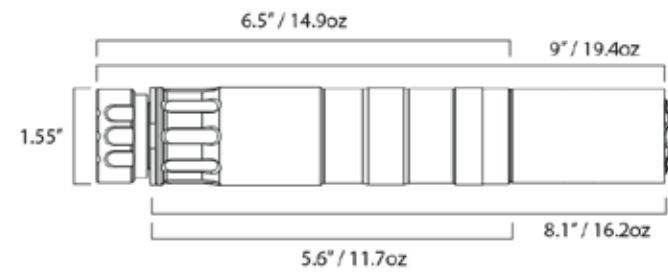

SUPPRESSOR INFO & SELECTION SHEET

We recommend narrowing down selections by caliber and primary use case first. Then picking which features are most important from the remaining options.

RIFLE

SURGE X

Modular Multi-Cal Universal Thread

Rated up to .300 RUM

- Lighter, quieter and less blowback than the Surge762
- Optimized configs for compact low blowback and maximum suppression
- Universal Threads with our SS R.U.M. included
- Belt Fed Rated® and Accuracy Proven