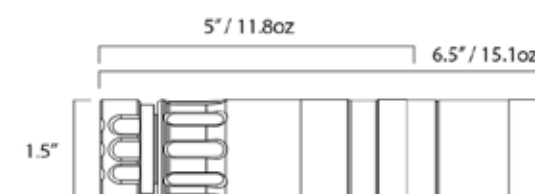

MICRO 30

Modular Multi-Cal

Rated up to .300 RUM

- Adds less than 3.5\" to the end of the muzzle, with the option for additional dB
- Short config for cutting of the edge, full config for compact suppression
- Built in Dual Taper Lock System™
- Belt Fed Rated® and Accuracy Proven

HYBRID